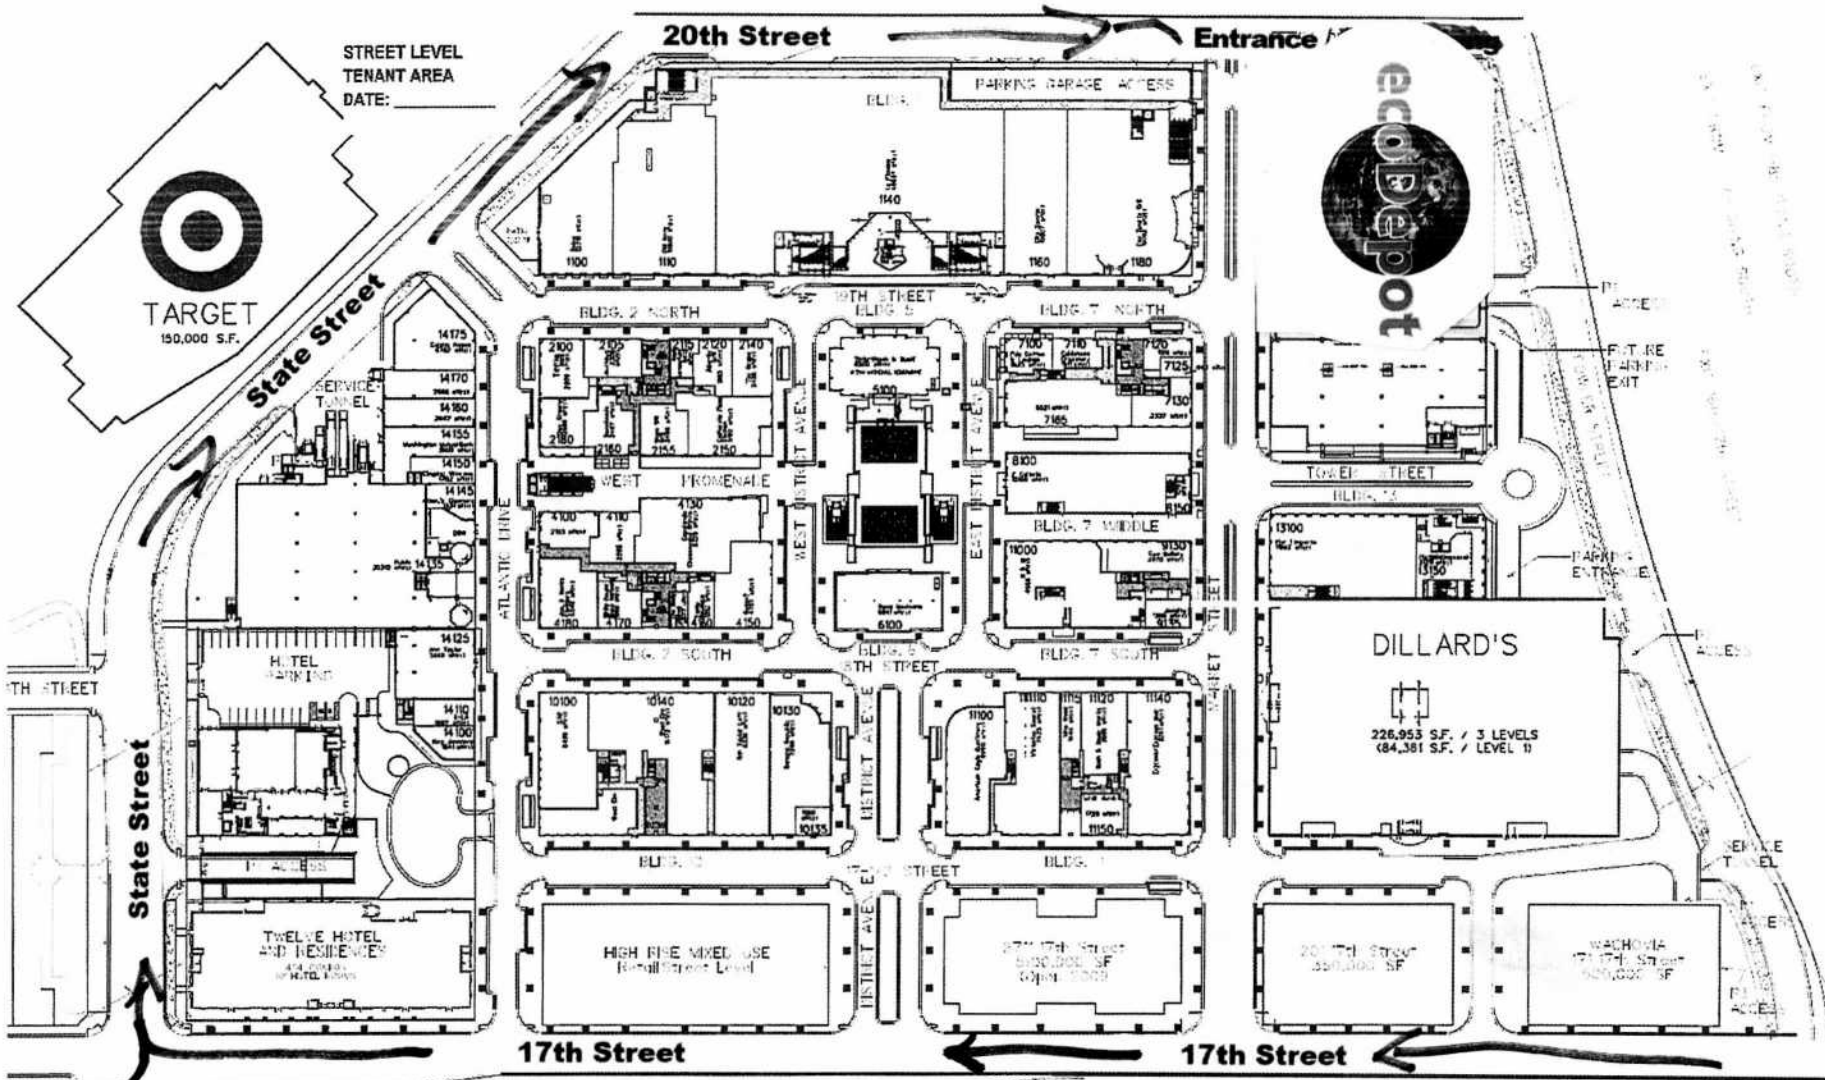

Truck Load Sale

Volunteer Parking

2

STREET LEVEL  
TENANT AREA  
DATE:

Entrance

20th Street

17th Street

17th Street